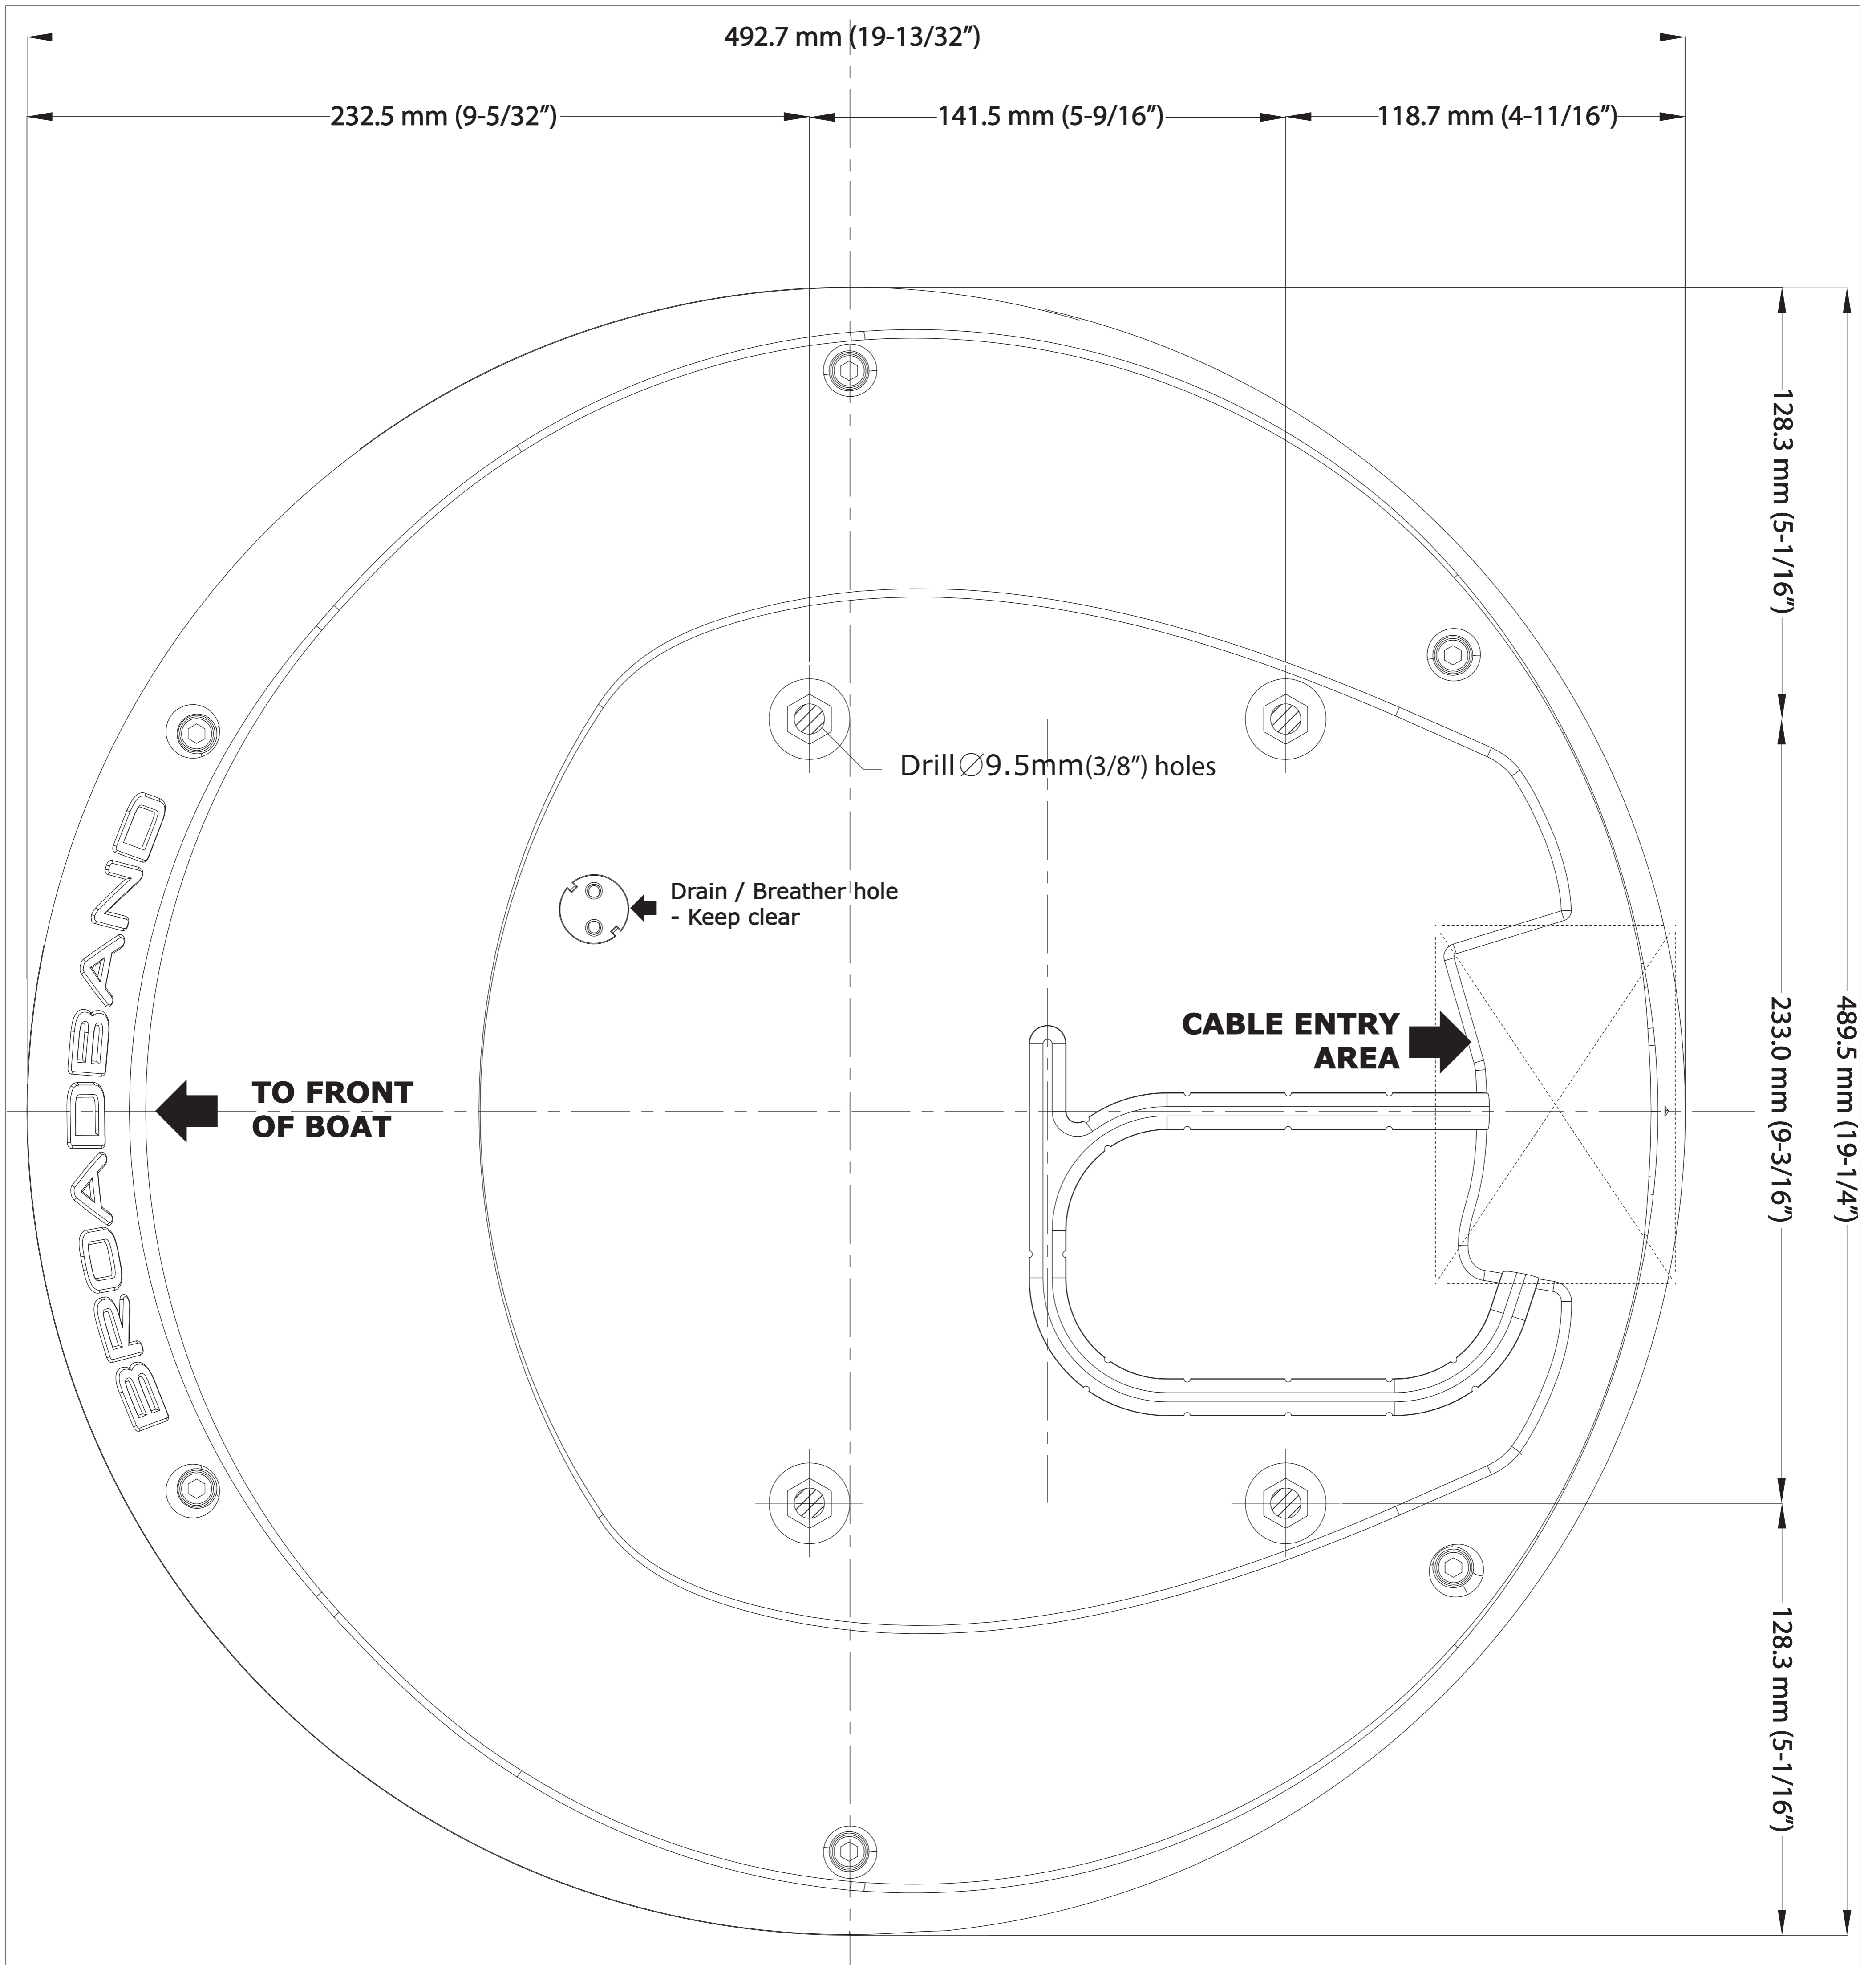

BR24 Mounting Template

A0 1:1 version

WARNING DO NOT SCALE - PRINT 1:1

IMPORTANT. Do not use this template if it has been rescaled by copying or printing. If this is not the original, or is a print from a file, please check the dimension lines below are to scale before use.